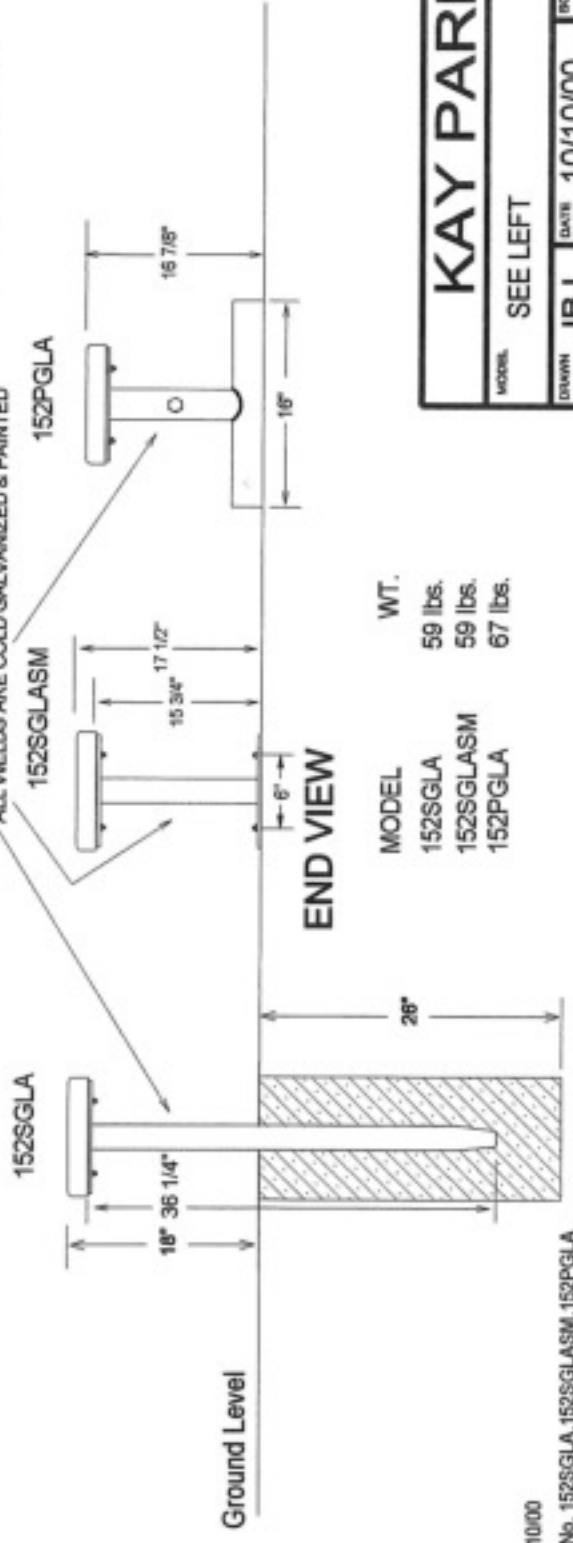

FRONT VIEW

THIS GOES THRU THE LEG AND THREADS INTO THE END OF THE BRACE.

End Caps for Planking

END VIEW

THE LEGS ARE 2 3/8" O.D. GALVANIZED TUBING
ALL WELDS ARE COLD GALVANIZED & PAINTED

END VIEW

MODEL	WT.
152SGLA	59 lbs.
152SGLASM	59 lbs.
152PGLA	67 lbs.

KAY PARK			
MODEL	SEE LEFT	WT.	SEE LEFT
DRAWN BY	JBJ	DATE	10/10/00
		SCALE	NONE