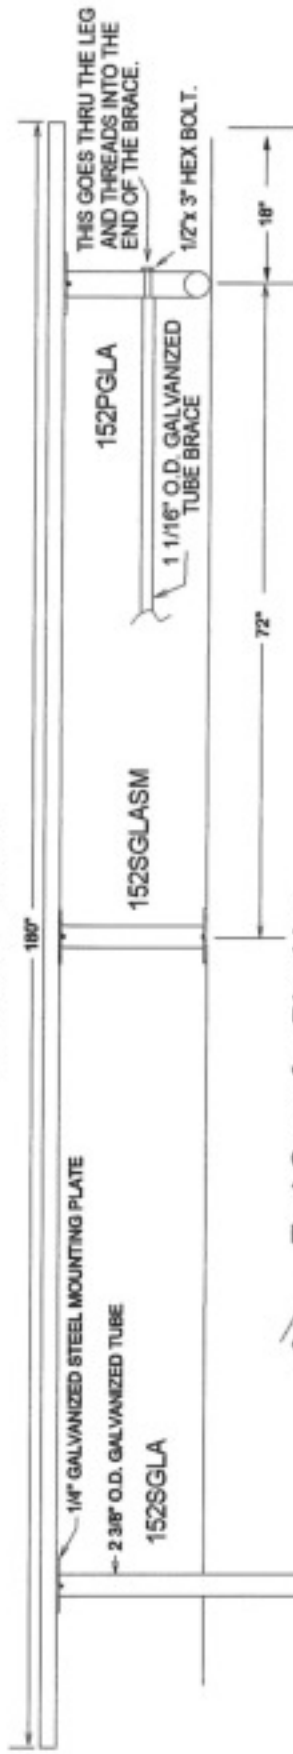

FRONT VIEW

THIS GOES THRU THE LEG AND THREADS INTO THE END OF THE BRACE.

End Caps for Planking

END VIEW

THE LEGS ARE 2 3/8" O.D. GALVANIZED TUBING
ALL WELDS ARE COLD GALVANIZED & PAINTED

END VIEW

MODEL	WT.
152SGLA	59 lbs.
152SGLASM	59 lbs.
152PGLA	67 lbs.

KAY PARK			
MODEL	SEE LEFT	WT.	SEE LEFT
DRAWN BY	JBJ	DATE	10/10/00
		SCALE	NONE