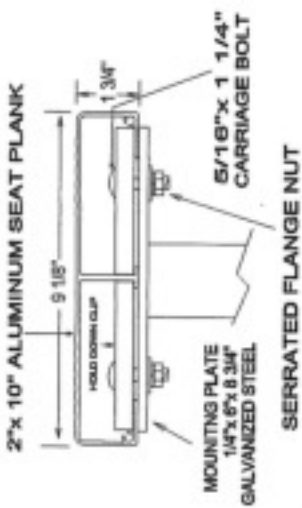

FRONT VIEW

THIS GOES THRU THE LEG AND THREADS INTO THE END OF THE BRACE.

End Caps for Planking

END VIEW

THE LEGS ARE 2 3/8" O.D. GALVANIZED TUBING
ALL WELDS ARE COLD GALVANIZED & PAINTED

END VIEW

MODEL	WT.
152SGLA	59 lbs.
152SGLASM	59 lbs.
152PGLA	67 lbs.

KAY PARK			
MODEL	SEE LEFT	WT.	SEE LEFT
DRAWN BY	JBJ	DATE	10/10/00
		SCALE	NONE