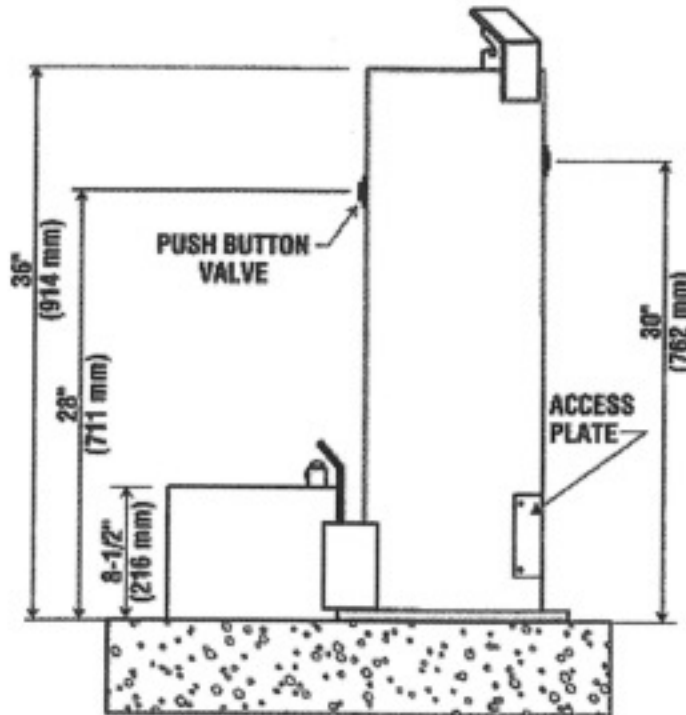

NOTE: FOUR 1/2" O.D. MOUNTING BOLTS SPACED ON 13" DIA. BY OTHERS

MODEL: KP53SWPF

Pedestal Drinking Fountain - Steel Pipe

Surface Mount