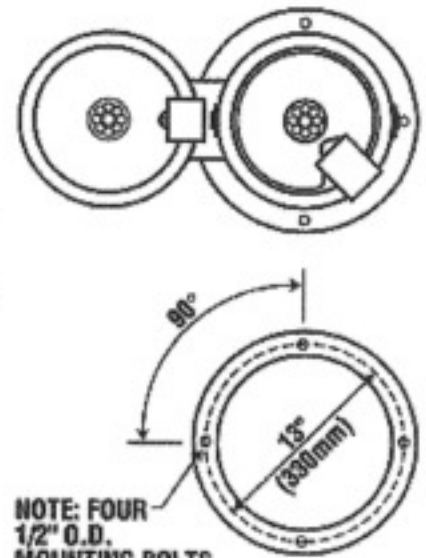

NOTE: FOUR 1/2" O.D. MOUNTING BOLTS SPACED ON 13" DIA. BY OTHERS

MODEL: KP53SWPF

Pedestal Drinking Fountain - Steel Pipe

Surface Mount